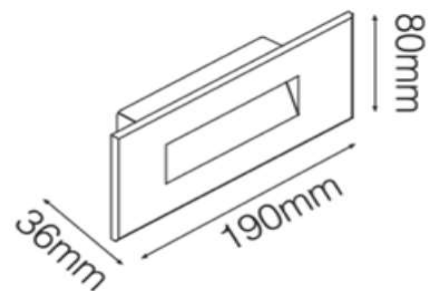

L=190mm
W=80mm
H=36mm

Frame

Aluminum die cast

Color Tempertaure

5700K

Power

3.5W

Total Luminous Flux

L70 minimum at 50,000
burning hours

Dimension diagram

Remarks:-

Address: Plot #7 Saroorpur-Nangla Industrial Area,Ballabgarh-Sohna Road,Faridabad-121005

Email: info@sovitron.com